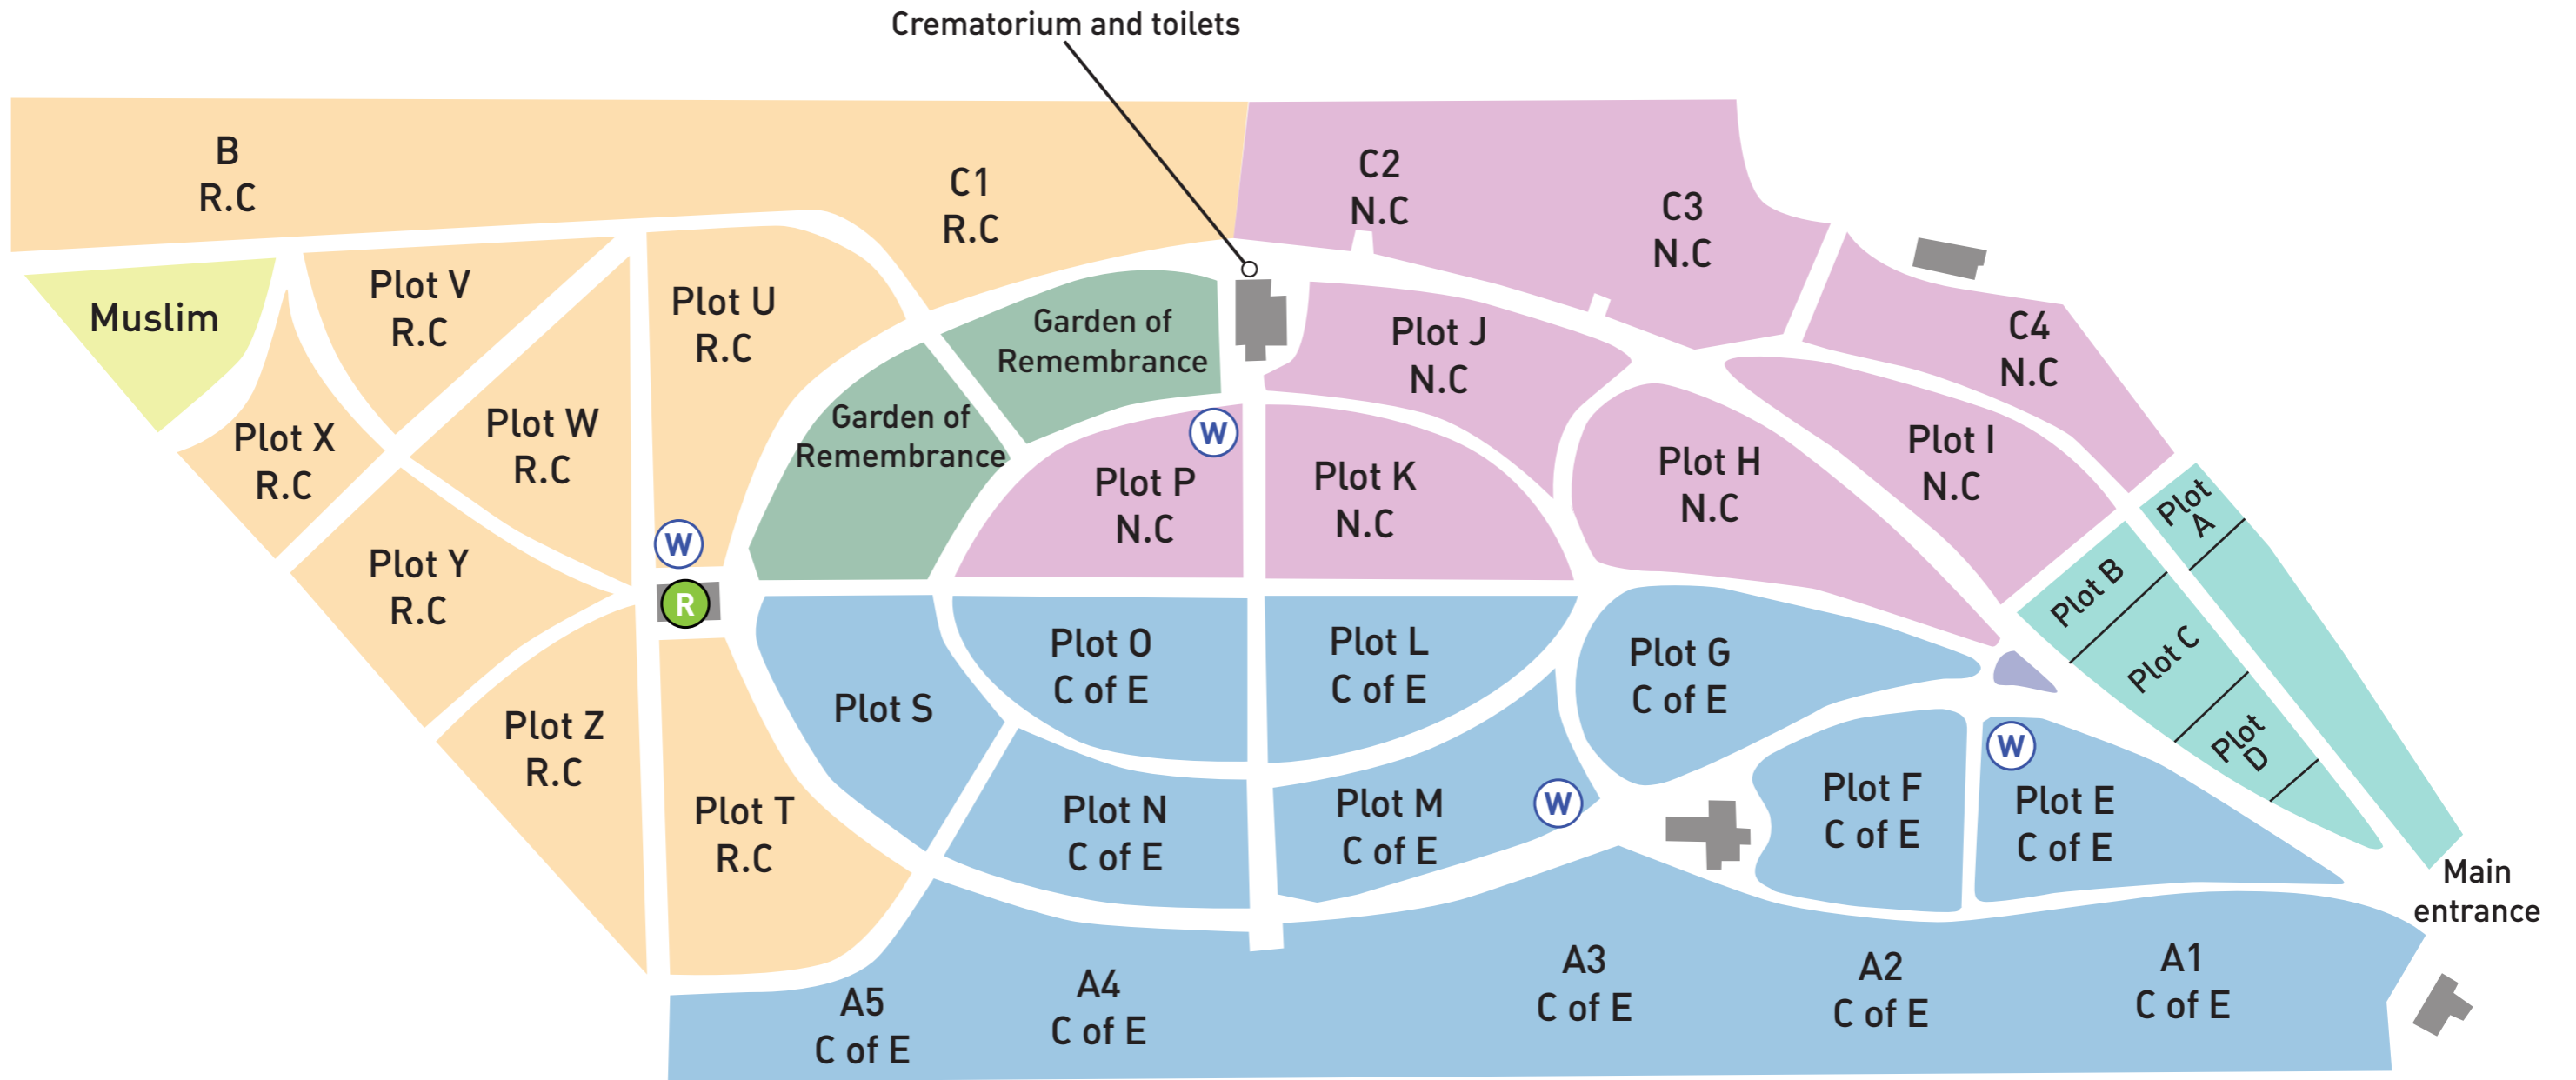

Peel Green Cemetery

Church of England burial plots	Cremated remains burial plots
Roman Catholic burial plots	Garden of Remembrance
Muslim burial plot	Water tap
Non Conformist burial plots	Recycling Centre

www.salford.gov.uk/peelgreencemetery